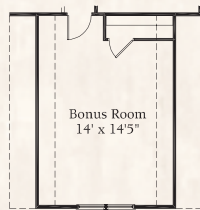

Berkshire

Elevation 1 with Optional Bonus Room

Elevation 2

02/10

WINDSORAUGHTRY.COM

Berkshire

APPROXIMATELY 1760 SF

Elevation 3

Elevation 4

Room Sizes and square footage are approximate. Because we are constantly improving our homes, we reserve the right to revise, change and/or substitute features, dimensions, architectural details and designs without notice. Any illustrations are for discussion purposes only and are not part of the legal contract. Pricing is subject to change without notice.