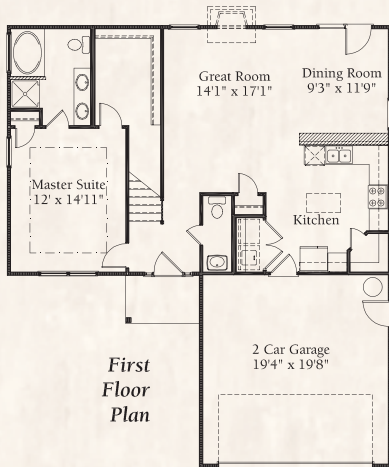

Berkshire

Elevation 1 with Optional Bonus Room

Elevation 2

02/10

WINDSORAUGHTRY.COM

Berkshire

APPROXIMATELY 1760 SF

Elevation 3

Elevation 4

Room Sizes and square footage are approximate. Because we are constantly improving our homes, we reserve the right to revise, change and/or substitute features, dimensions, architectural details and designs without notice. Any illustrations are for discussion purposes only and are not part of the legal contract. Pricing is subject to change without notice.