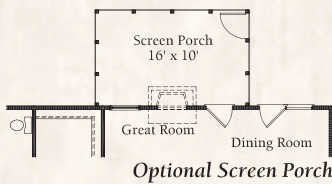

Berkshire

Elevation 1 with Optional Bonus Room

Elevation 2

02/10

WINDSORAUGHTRY.COM

Berkshire

APPROXIMATELY 1760 SF

Elevation 3

Elevation 4

Room Sizes and square footage are approximate. Because we are constantly improving our homes, we reserve the right to revise, change and/or substitute features, dimensions, architectural details and designs without notice. Any illustrations are for discussion purposes only and are not part of the legal contract. Pricing is subject to change without notice.