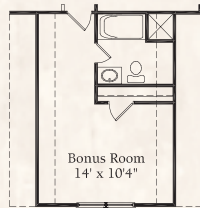

Berkshire

Elevation 1 with Optional Bonus Room

Elevation 2

02/10

WINDSORAUGHTRY.COM

Berkshire

APPROXIMATELY 1760 SF

Elevation 3

Elevation 4

Room Sizes and square footage are approximate. Because we are constantly improving our homes, we reserve the right to revise, change and/or substitute features, dimensions, architectural details and designs without notice. Any illustrations are for discussion purposes only and are not part of the legal contract. Pricing is subject to change without notice.