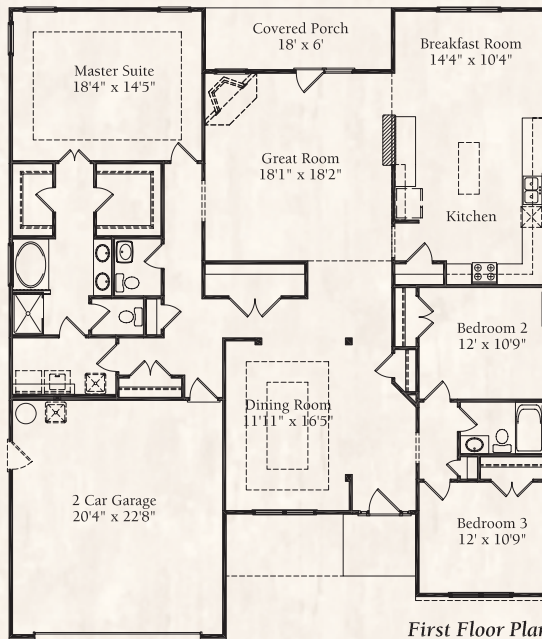

Hemingway

Elevation 1

Elevation 2

Elevation 3

3/11

WINDSORAUGHTRY.COM

Hemingway

APPROXIMATELY 2314 SF

Elevation 4

Elevation 5

Elevation 6

First Floor Plan

Optional Bonus Room

Optional Sunroom

Optional Screen Porch

Room Sizes and square footage are approximate. Because we are constantly improving our homes, we reserve the right to revise, change and/or substitute features, dimensions, architectural details and designs without notice. Any illustrations are for discussion purposes only and are not part of the legal contract. Pricing is subject to change without notice.