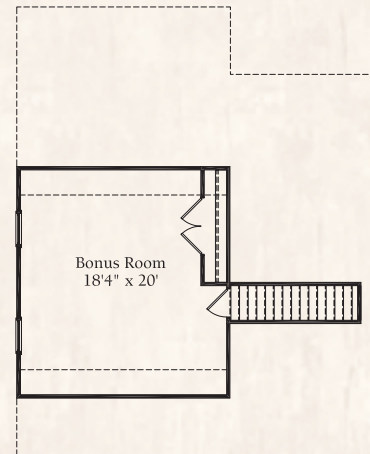

Hemingway

Elevation 1

Elevation 2

Elevation 3

3/11

WINDSORAUGHTRY.COM

Hemingway

APPROXIMATELY 2314 SF

Elevation 4

Elevation 5

Elevation 6

First Floor Plan

Optional Bonus Room

Optional Sunroom

Optional Screen Porch

Room Sizes and square footage are approximate. Because we are constantly improving our homes, we reserve the right to revise, change and/or substitute features, dimensions, architectural details and designs without notice. Any illustrations are for discussion purposes only and are not part of the legal contract. Pricing is subject to change without notice.