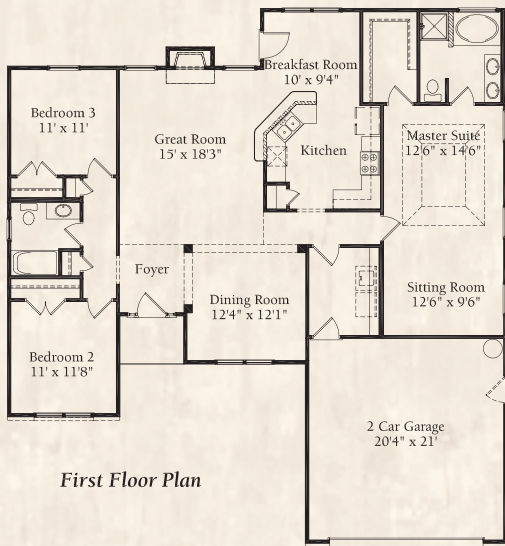

Belvue

The
COTTAGES
RIVER STONE

Elevation 4 with Opt. Bonus Room

Elevation 4A with Hip Roof

11/09

WINDSORAUGHTRY.COM

**WINDSOR
AUGHTRY
COMPANY**

Belvue

APPROXIMATELY 1743 SF

Room Sizes and square footage are approximate. Because we are constantly improving our homes, we reserve the right to revise, change and/or substitute features, dimensions, architectural details and designs without notice. Any illustrations are for discussion purposes only and are not part of the legal contract. Pricing is subject to change without notice.