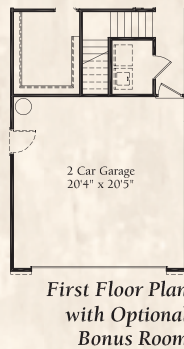

# Wellford

*The*  
**COTTAGES**  
**RIVER STONE**

*Elevation 4 with Opt. Bonus Room*

*Elevation 4A with Hip Roof*

11/09

WINDSORAUGHTRY.COM

# Wellford

APPROXIMATELY 2130 SF

Room Sizes and square footage are approximate. Because we are constantly improving our homes, we reserve the right to revise, change and/or substitute features, dimensions, architectural details and designs without notice. Any illustrations are for discussion purposes only and are not part of the legal contract. Pricing is subject to change without notice.