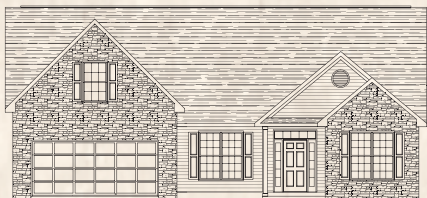

# Wellford

*The*  
**COTTAGES**  
**RIVER STONE**

*Elevation 4 with Opt. Bonus Room*

*Elevation 4A with Hip Roof*

11/09

WINDSORAUGHTRY.COM

# Wellford

APPROXIMATELY 2130 SF

Room Sizes and square footage are approximate. Because we are constantly improving our homes, we reserve the right to revise, change and/or substitute features, dimensions, architectural details and designs without notice. Any illustrations are for discussion purposes only and are not part of the legal contract. Pricing is subject to change without notice.