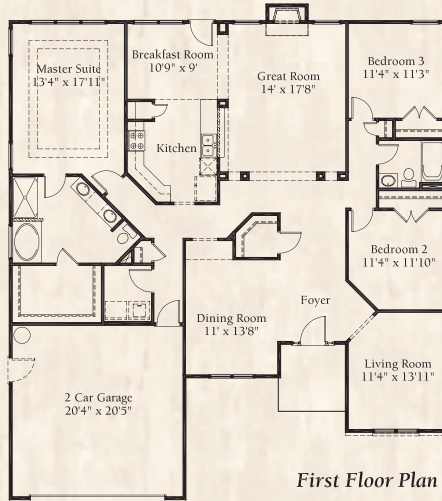

# Wellford

*The*  
**COTTAGES**  
**RIVER STONE**

*Elevation 4 with Opt. Bonus Room*

*Elevation 4A with Hip Roof*

11/09

WINDSORAUGHTRY.COM

# Wellford

APPROXIMATELY 2130 SF

Room Sizes and square footage are approximate. Because we are constantly improving our homes, we reserve the right to revise, change and/or substitute features, dimensions, architectural details and designs without notice. Any illustrations are for discussion purposes only and are not part of the legal contract. Pricing is subject to change without notice.