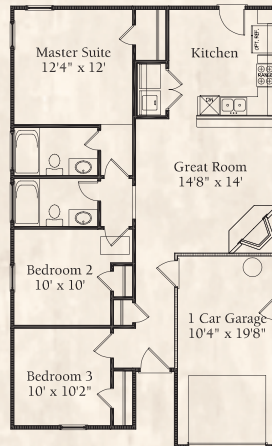

Berkeley

The
MEADOWS
RIVER STONE

Elevation 1

Elevation 2

Berkeley

APPROXIMATELY 1014 SF

Elevation 3

Elevation 4

First Floor Plan

Optional
Screen Porch

Optional
Sunroom

Room Sizes and square footage are approximate. Because we are constantly improving our homes, we reserve the right to revise, change and/or substitute features, dimensions, architectural details and designs without notice. Any illustrations are for discussion purposes only and are not part of the legal contract. Pricing is subject to change without notice.