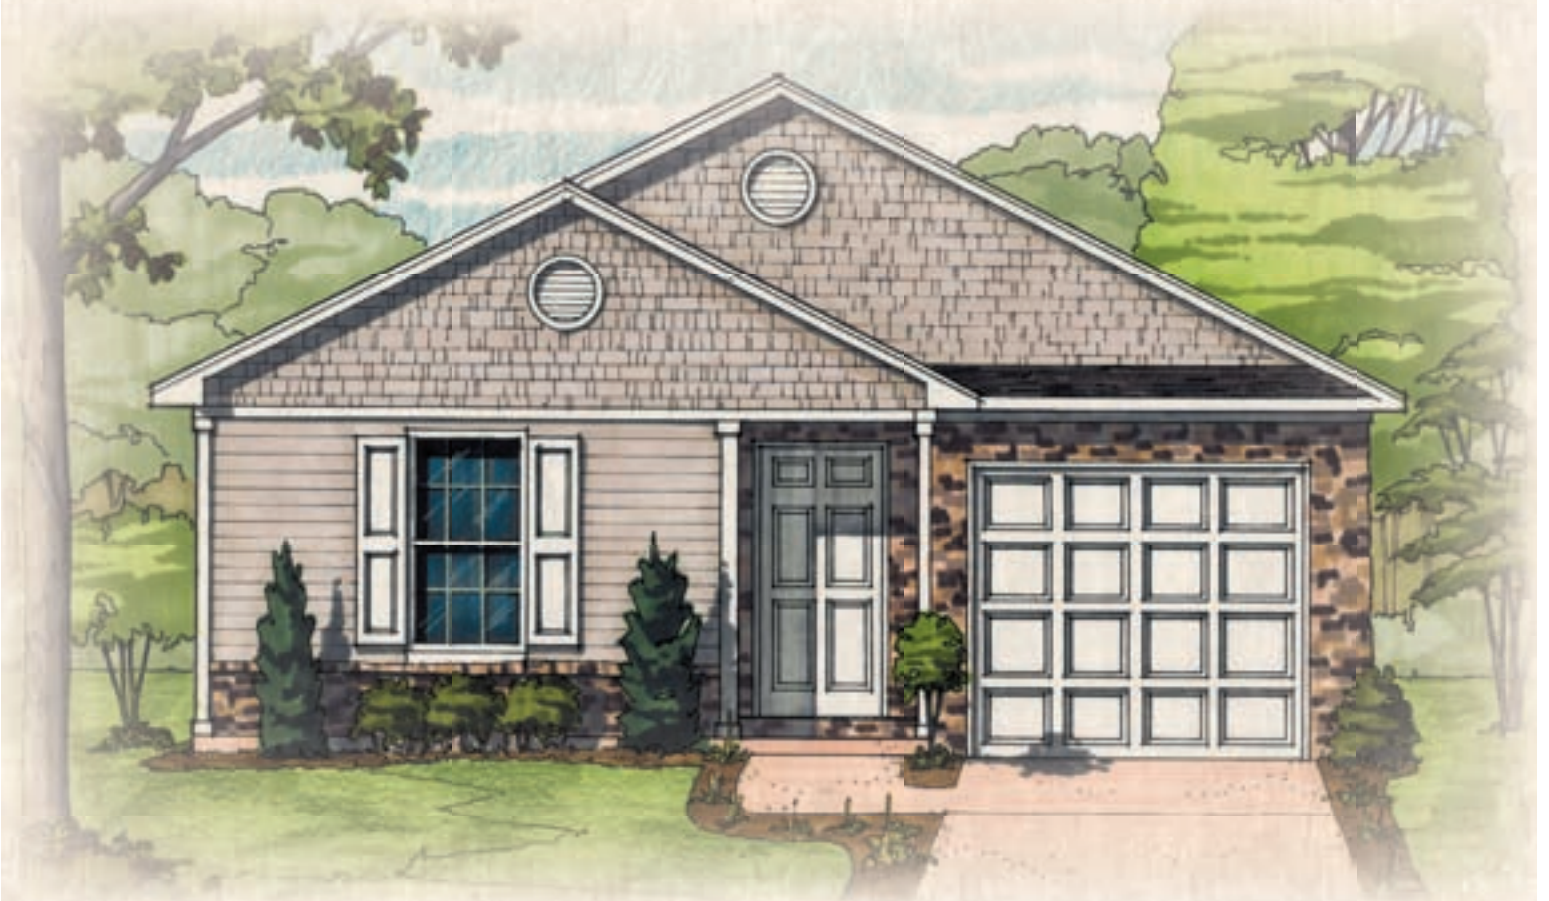

Berkeley

The
MEADOWS
RIVER STONE

Elevation 1

Elevation 2

Berkeley

APPROXIMATELY 1014 SF

Elevation 3

Elevation 4