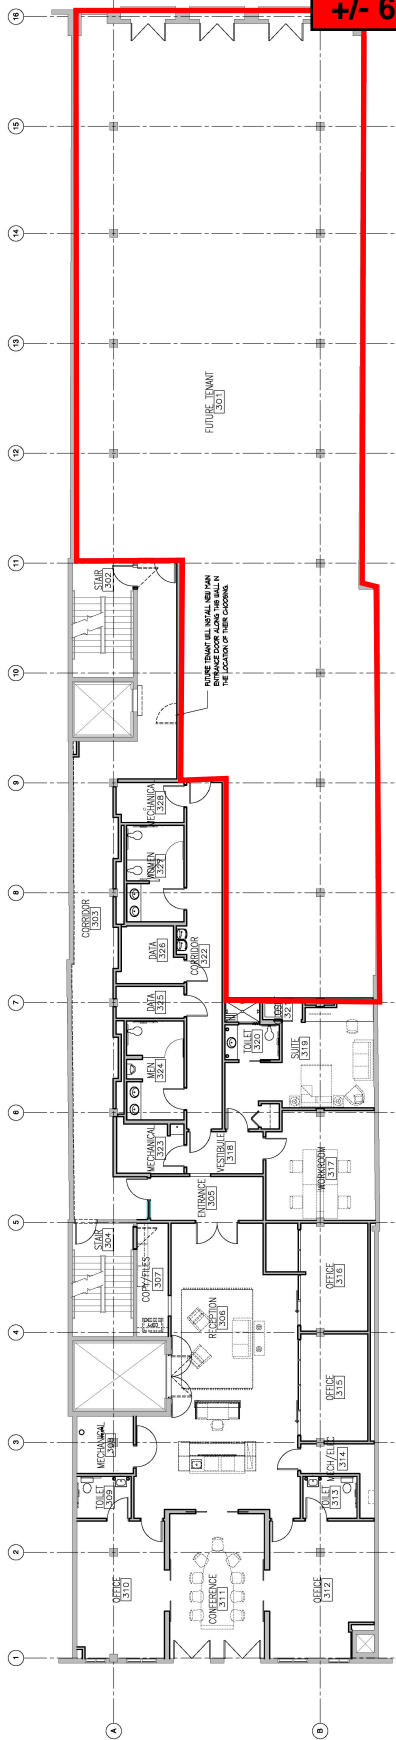

PROPERTY DETAILS

Contact

3rd FLOOR PLAN

+/- 6,560 SF

H2 THIRD FLOOR PLAN
SCALE: 1/8" = 1'-0"
A1.00