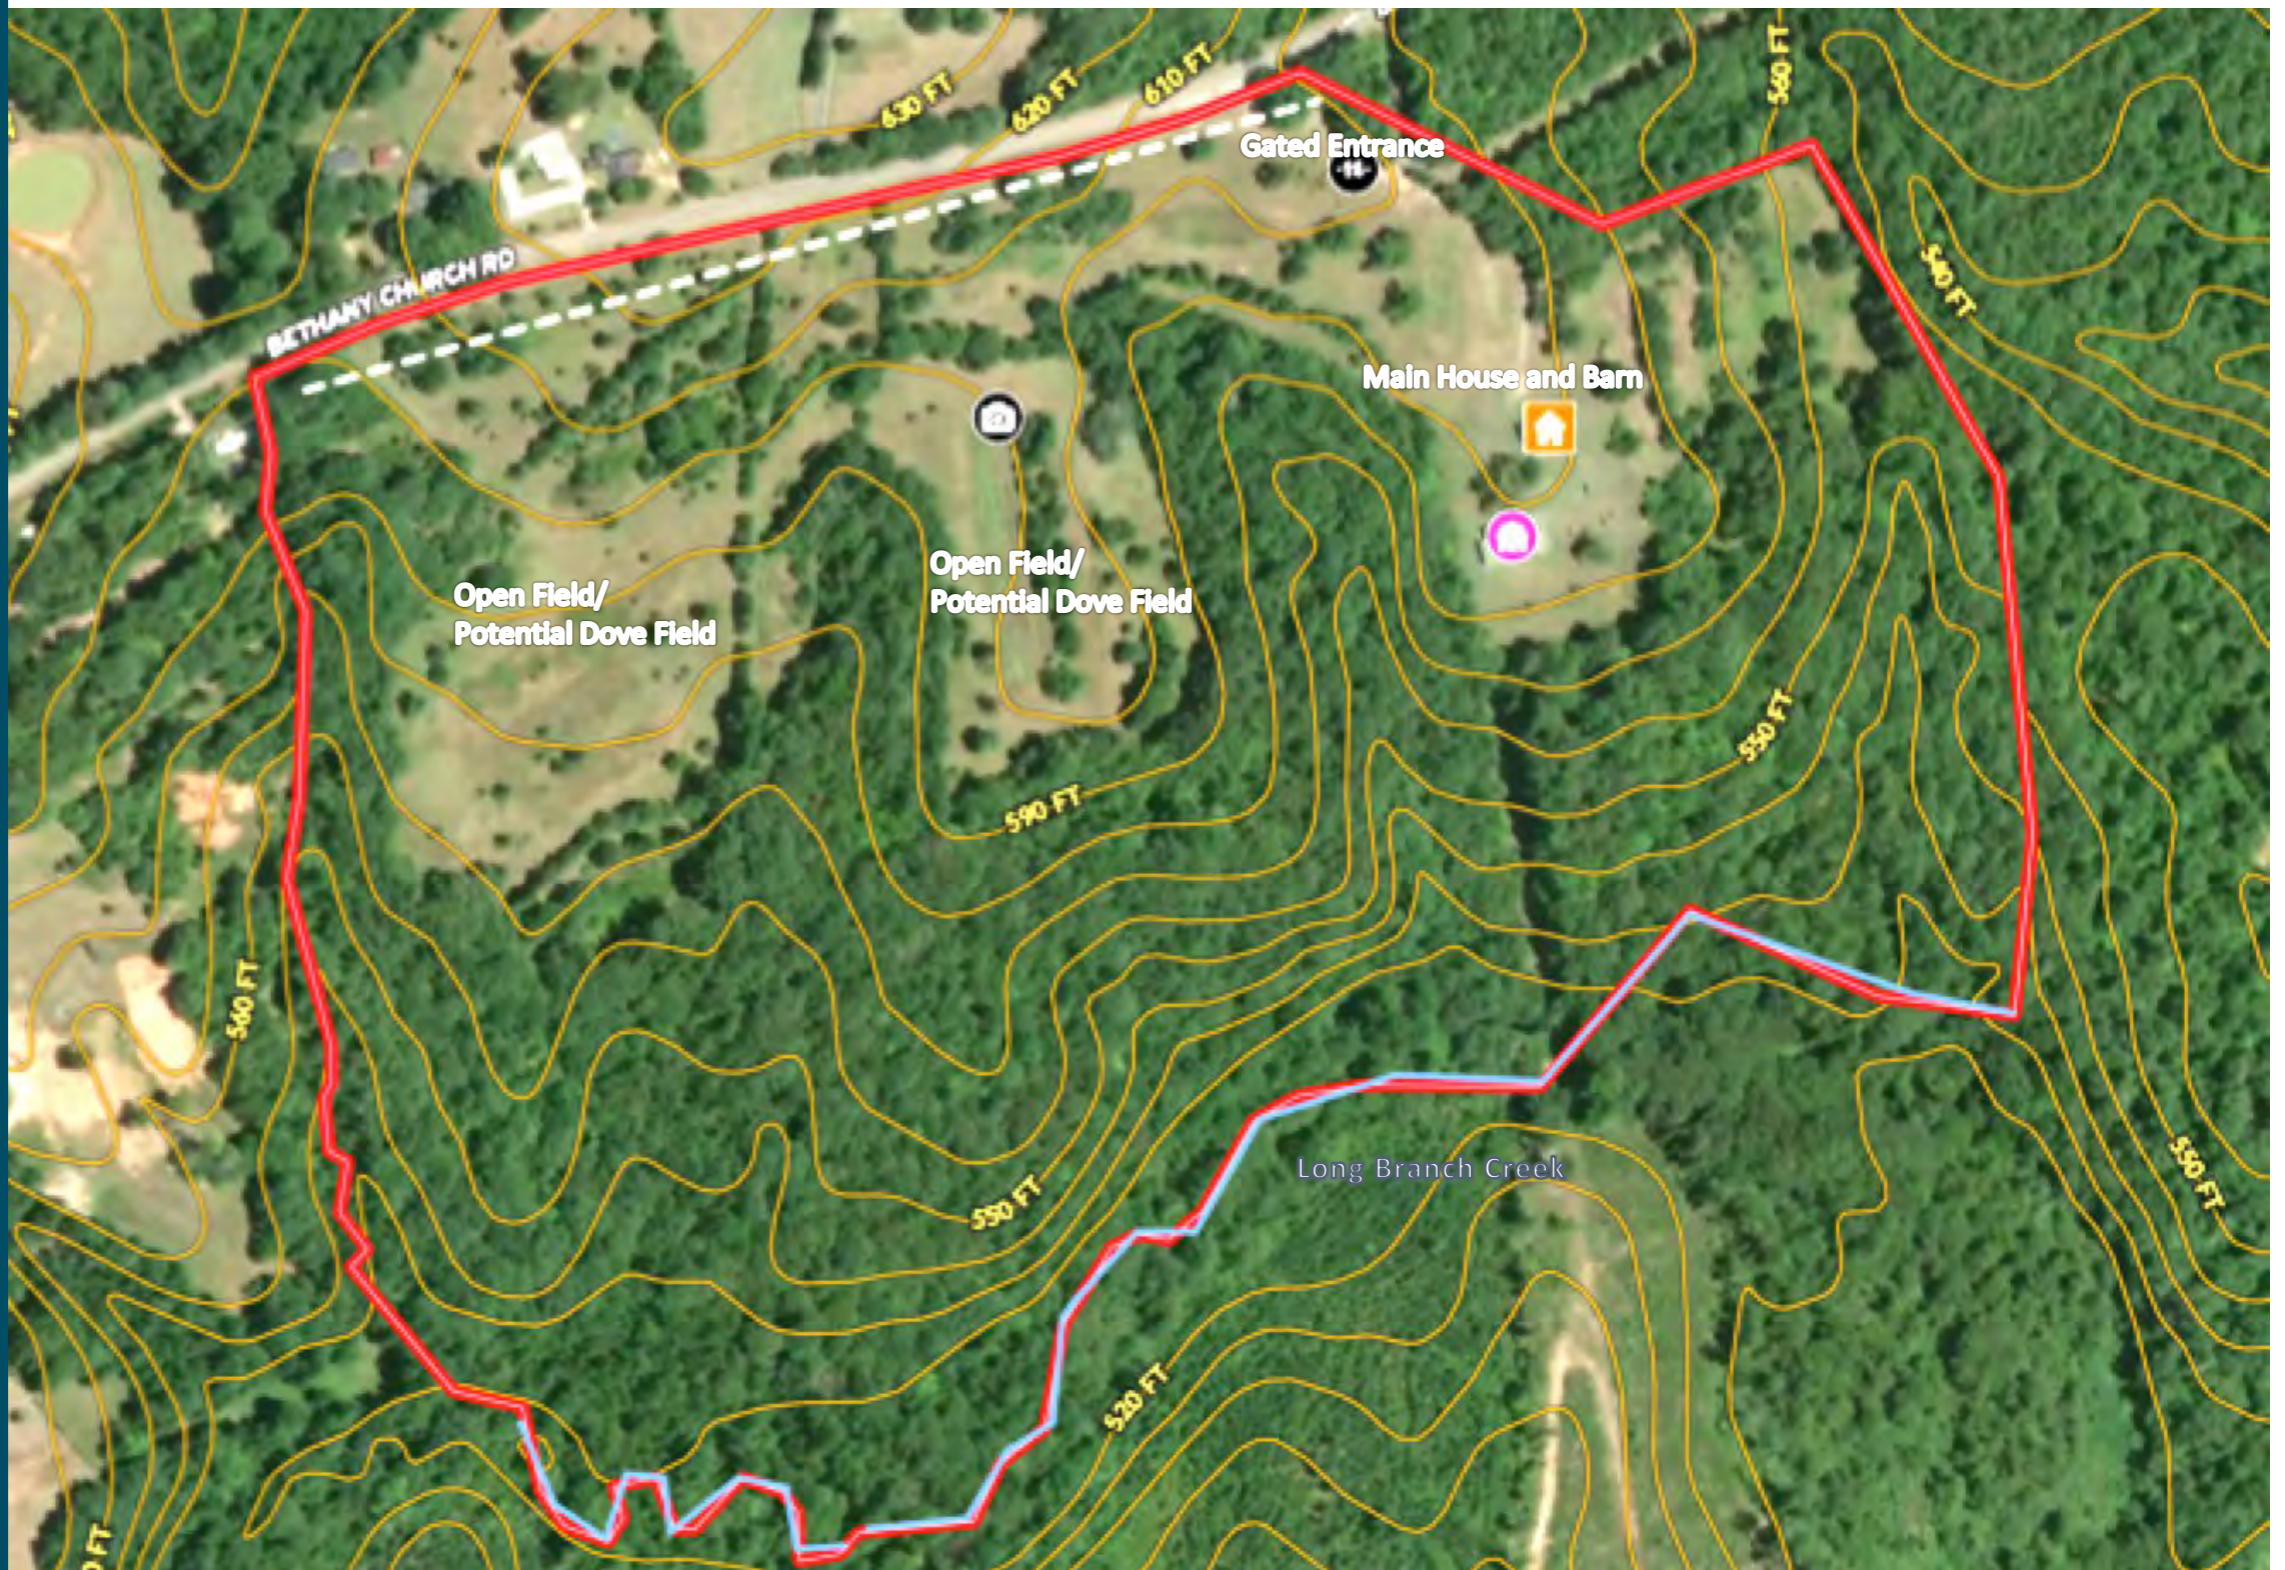

79 Acre - Stonewall Plantation

Stonewall Plantation

Stonewall Plantation is an amazing 79 +/- acre private, turn-key recreational plantation, located in northern Laurens County between I-26 and I-385. The property is 38 minutes from downtown Greenville and 34 minutes from Spartanburg.

Abundant deer, turkey, and other wildlife roam the property which backs up to Long Branch Creek. Large fields and food plots make up the northern end of the property while the middle consists of mature hardwoods draws and hillsides, and the southern portion is a beautiful creek bottom with a mix of mature hardwoods and poplar.

The property includes a warm main house and large modern barn/garage with multiple dog kennels. The two open fields could be used as dove fields, food plots or bedding habitat. There is easy access to the deer stands, food plot areas and Long Branch Creek. This is truly an amazing one-of-a-kind property that is surrounded by other large tracts of property and has close proximity to Greenville, Spartanburg, Laurens and Clinton.

Stonewall Plantation

Area Map

Place	Drive Time in Minutes
Downtown Greenville	38
Downtown Spartanburg	34
Prisma Laurens Hospital	8
Musgrove Mill Golf Club	11
Clinton House Sporting Clays	9
Musgrove Mill Revolutionary War Battle Site	12