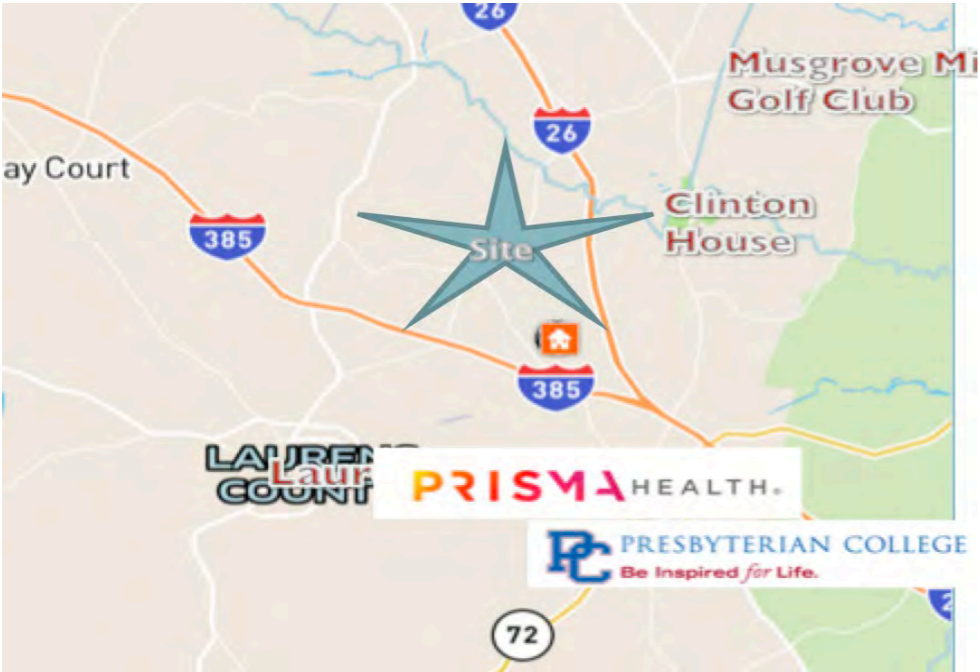

79 Acre - Stonewall Plantation

Stonewall Plantation

Stonewall Plantation is an amazing 79 +/- acre private, turn-key recreational plantation, located in northern Laurens County between I-26 and I-385. The property is 38 minutes from downtown Greenville and 34 minutes from Spartanburg.

Abundant deer, turkey, and other wildlife roam the property which backs up to Long Branch Creek. Large fields and food plots make up the northern end of the property while the middle consists of mature hardwoods draws and hillsides, and the southern portion is a beautiful creek bottom with a mix of mature hardwoods and poplar.

The property includes a warm main house and large modern barn/garage with multiple dog kennels. The two open fields could be used as dove fields, food plots or bedding habitat. There is easy access to the deer stands, food plot areas and Long Branch Creek. This is truly an amazing one-of-a-kind property that is surrounded by other large tracts of property and has close proximity to Greenville, Spartanburg, Laurens and Clinton.

Stonewall Plantation

Area Map

Place	Drive Time in Minutes
Downtown Greenville	38
Downtown Spartanburg	34
Prisma Laurens Hospital	8
Musgrove Mill Golf Club	11
Clinton House Sporting Clays	9
Musgrove Mill Revolutionary War Battle Site	12