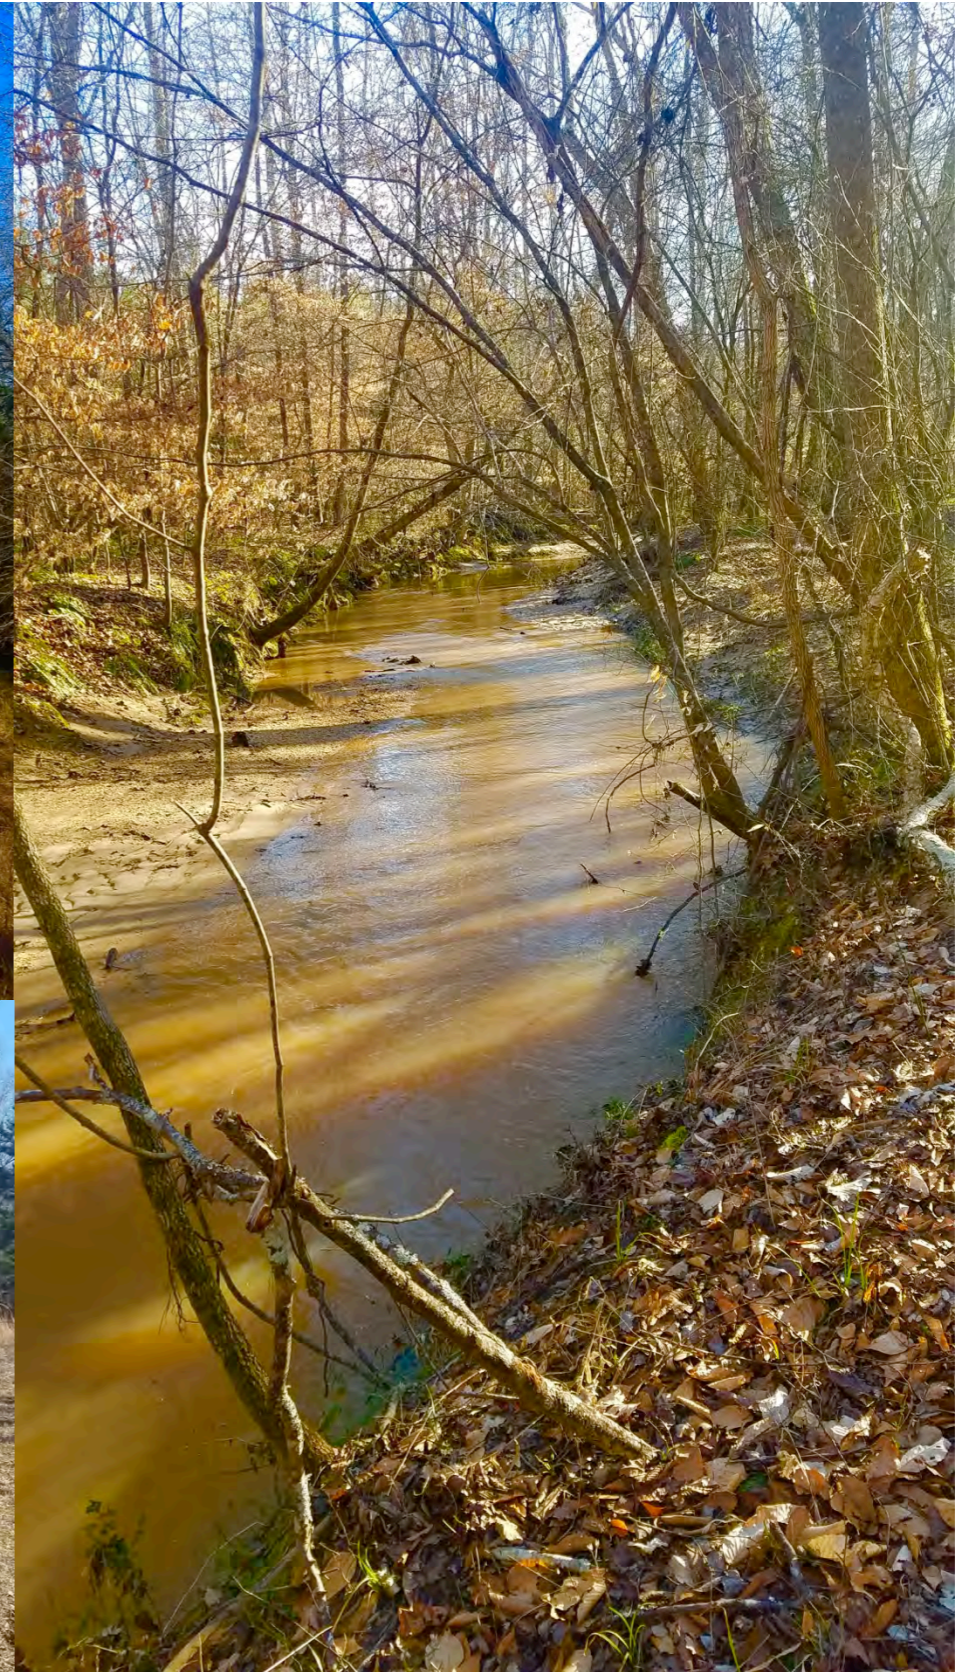

Land

Stonewall Plantation