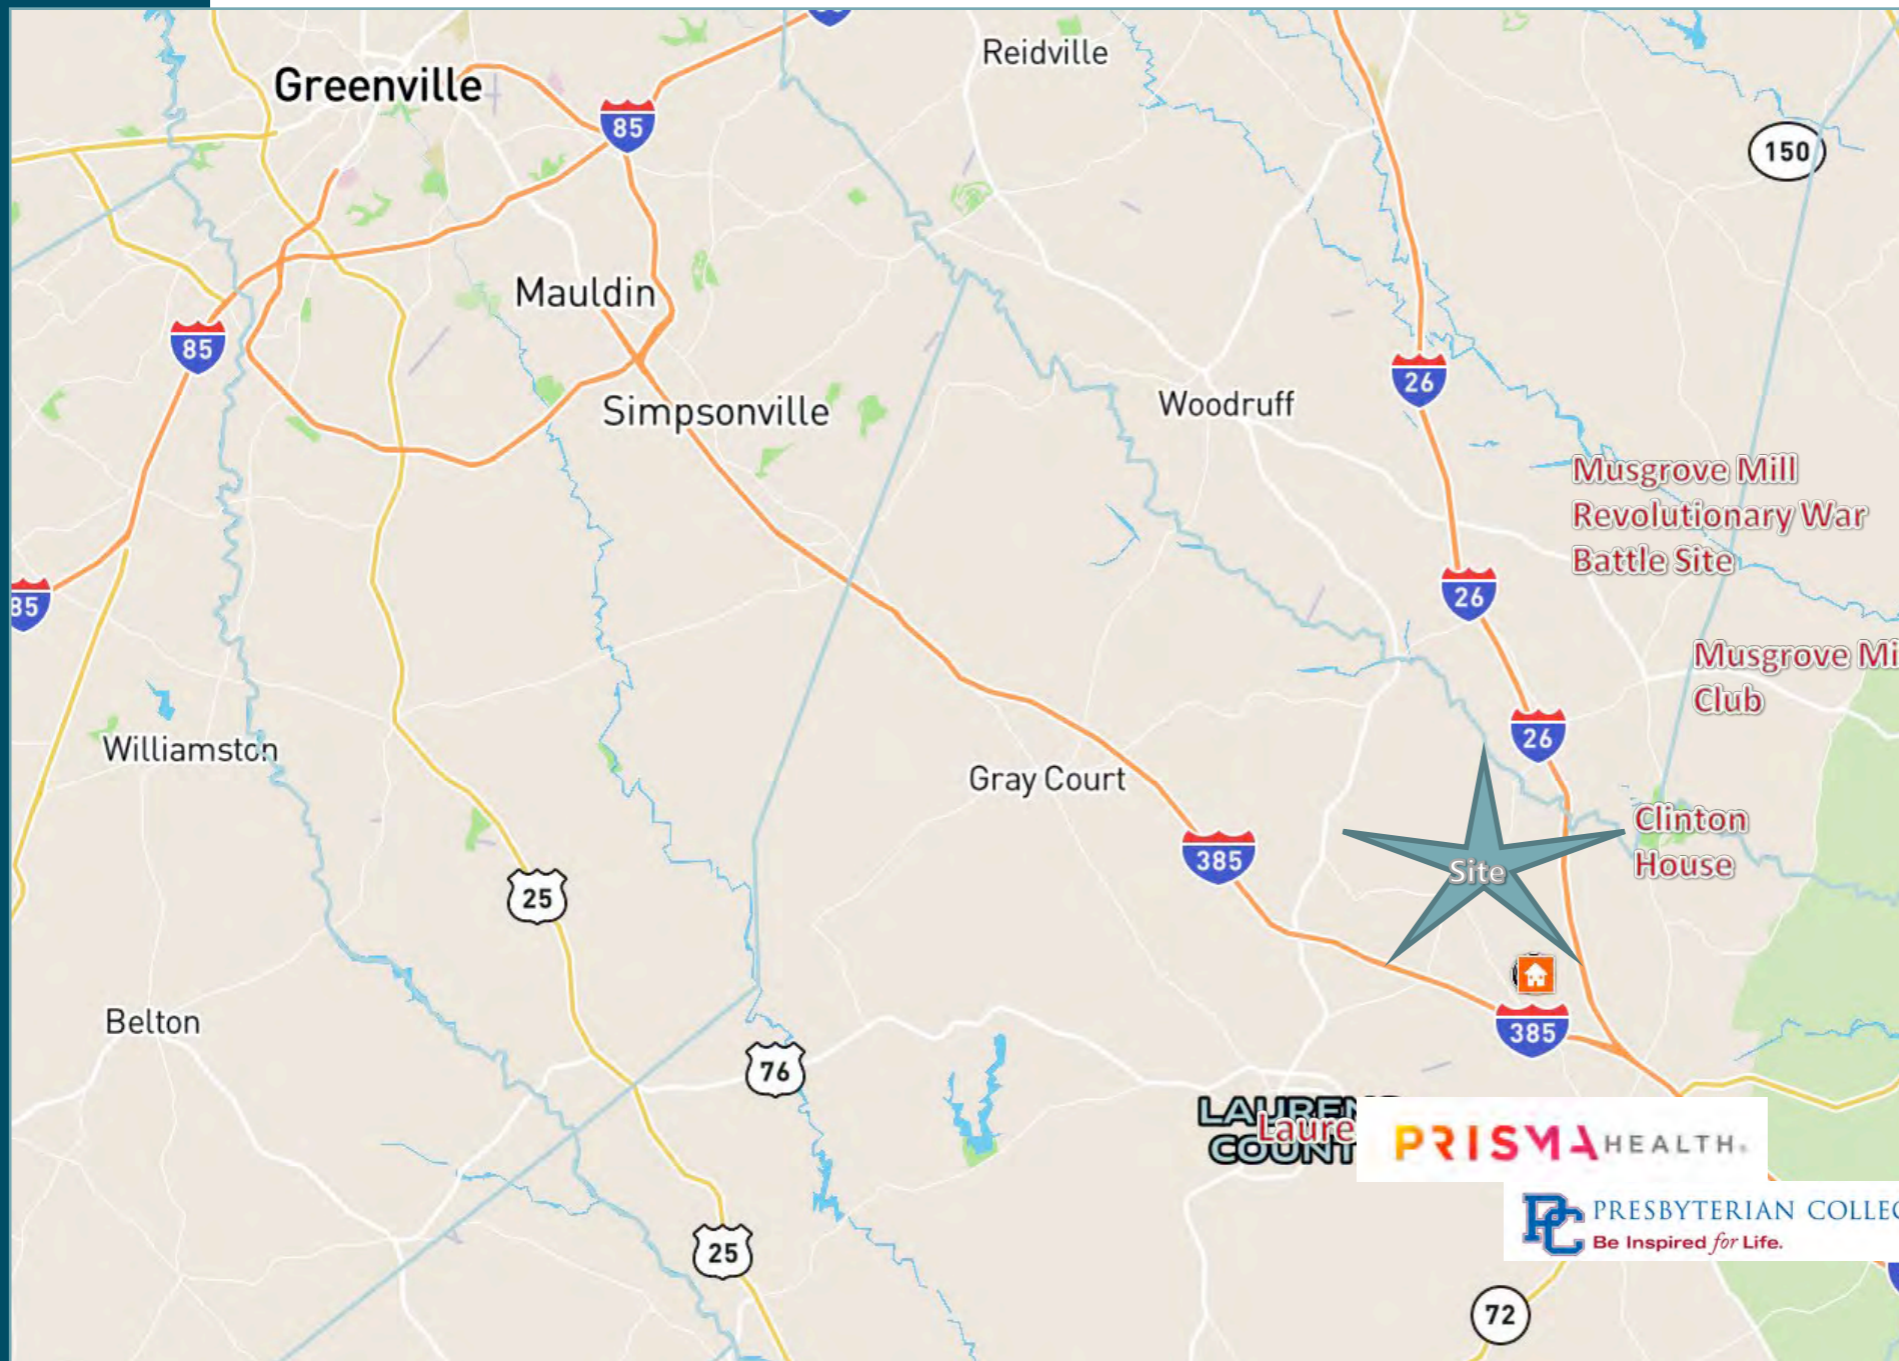

79 Acre - Stonewall Plantation

Stonewall Plantation

Stonewall Plantation is an amazing 79 +/- acre private, turn-key recreational plantation, located in northern Laurens County between I-26 and I-385. The property is 38 minutes from downtown Greenville and 34 minutes from Spartanburg.

The property includes a warm main house and large modern barn/garage with multiple dog kennels. The two open fields could be used as dove fields, food plots or bedding habitat. There is easy access to the deer stands, food plot areas and Long Branch Creek. This is truly an amazing one-of-a-kind property that is surrounded by other large tracts of property and has close proximity to Greenville, Spartanburg, Laurens and Clinton.

Stonewall Plantation

Area Map

Place	Drive Time in Minutes
Downtown Greenville	38
Downtown Spartanburg	34
Prisma Laurens Hospital	8
Musgrove Mill Golf Club	11
Clinton House Sporting Clays	9
Musgrove Mill Revolutionary War Battle Site	12